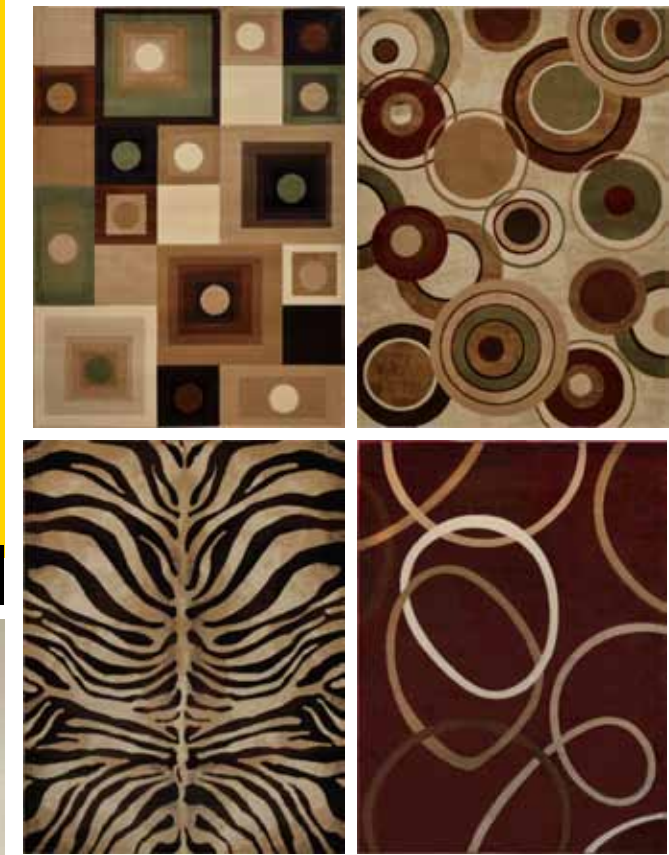

**ELEGANT
TRIBECA
CARVED
RUGS**

Elegant styling in a rich palette of decorator colors.

7'10" x 10'6"

$199 EA.

3'3" x 4'7" $29

5'2" x 7'2" $79

6'7" x 9'10" $169

9'2" x 12'5" $329